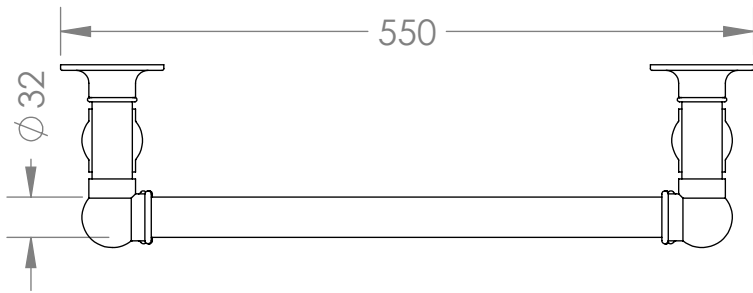

WOLLASTON WALL MOUNTED TOWEL WARMER
3 Rail, 550 x 550 x 145mm

9-300

HD Heating strongly recommend that pipework isn't installed (or existing pipework modified) until the towel warmer is installed in its final location.