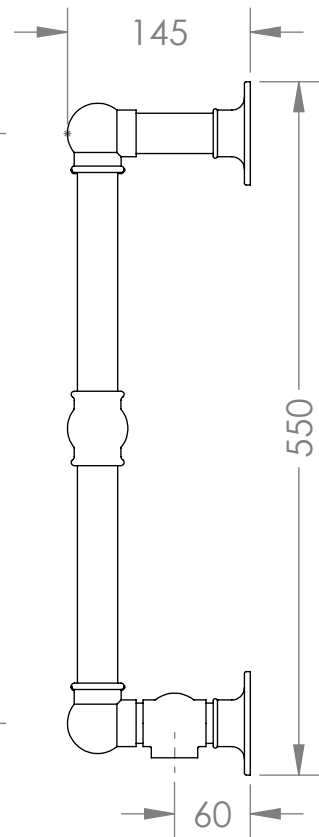

WOLLASTON WALL MOUNTED TOWEL WARMER
3 Rail, 550 x 550 x 145mm

9-300

HD Heating strongly recommend that pipework isn't installed (or existing pipework modified) until the towel warmer is installed in its final location.