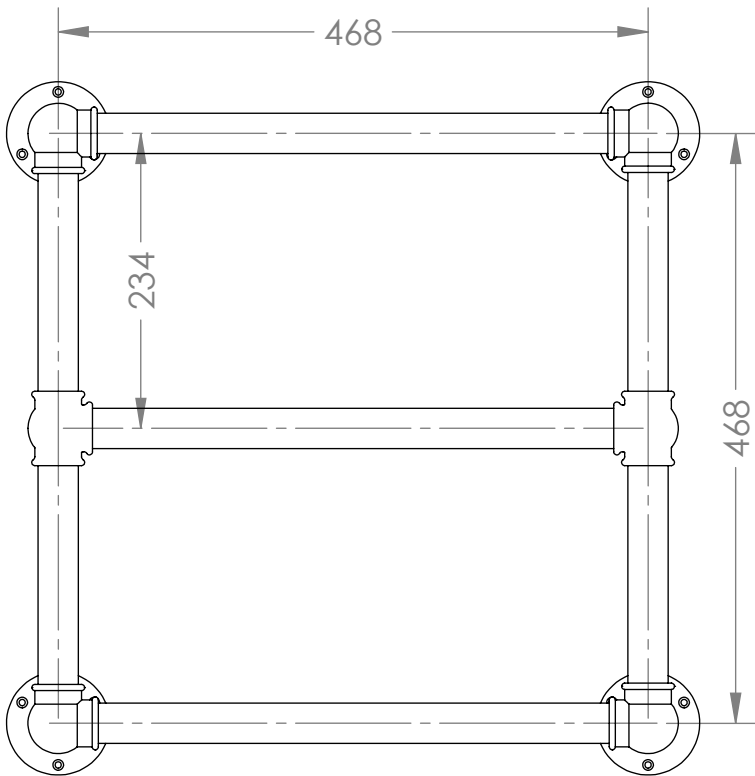

WOLLASTON WALL MOUNTED TOWEL WARMER
3 Rail, 550 x 550 x 145mm

9-300

HD Heating strongly recommend that pipework isn't installed (or existing pipework modified) until the towel warmer is installed in its final location.